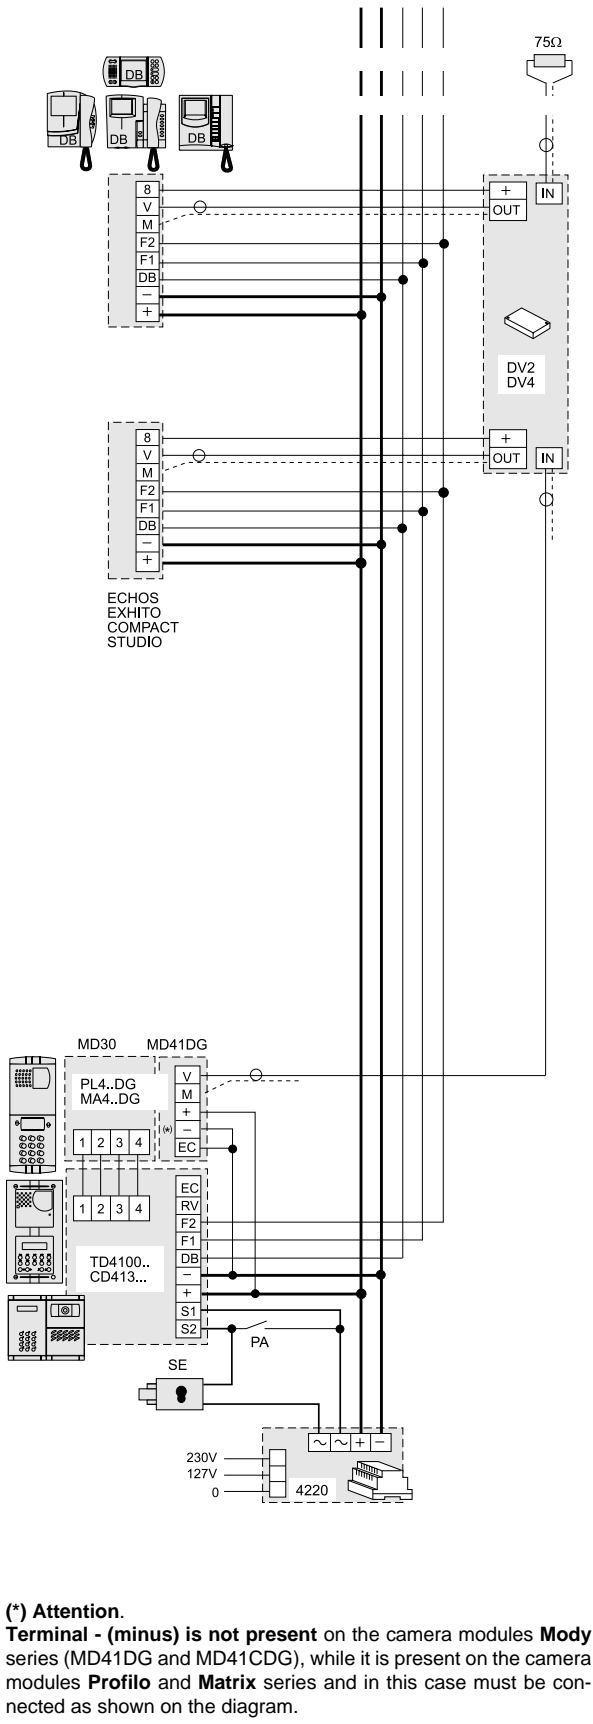

DIGITAL VIDEO INTERCOM SYSTEM WITH 1 VIDEO DOOR STATION. With or without doorkeeper exchanger.

a) Without doorkeeper exchanger.

(\*) Attention.  
Terminal - (minus) is not present on the camera modules **Mody** series (MD41DG and MD41CDG), while it is present on the camera modules **Profilo** and **Matrix** series and in this case must be connected as shown on the diagram.