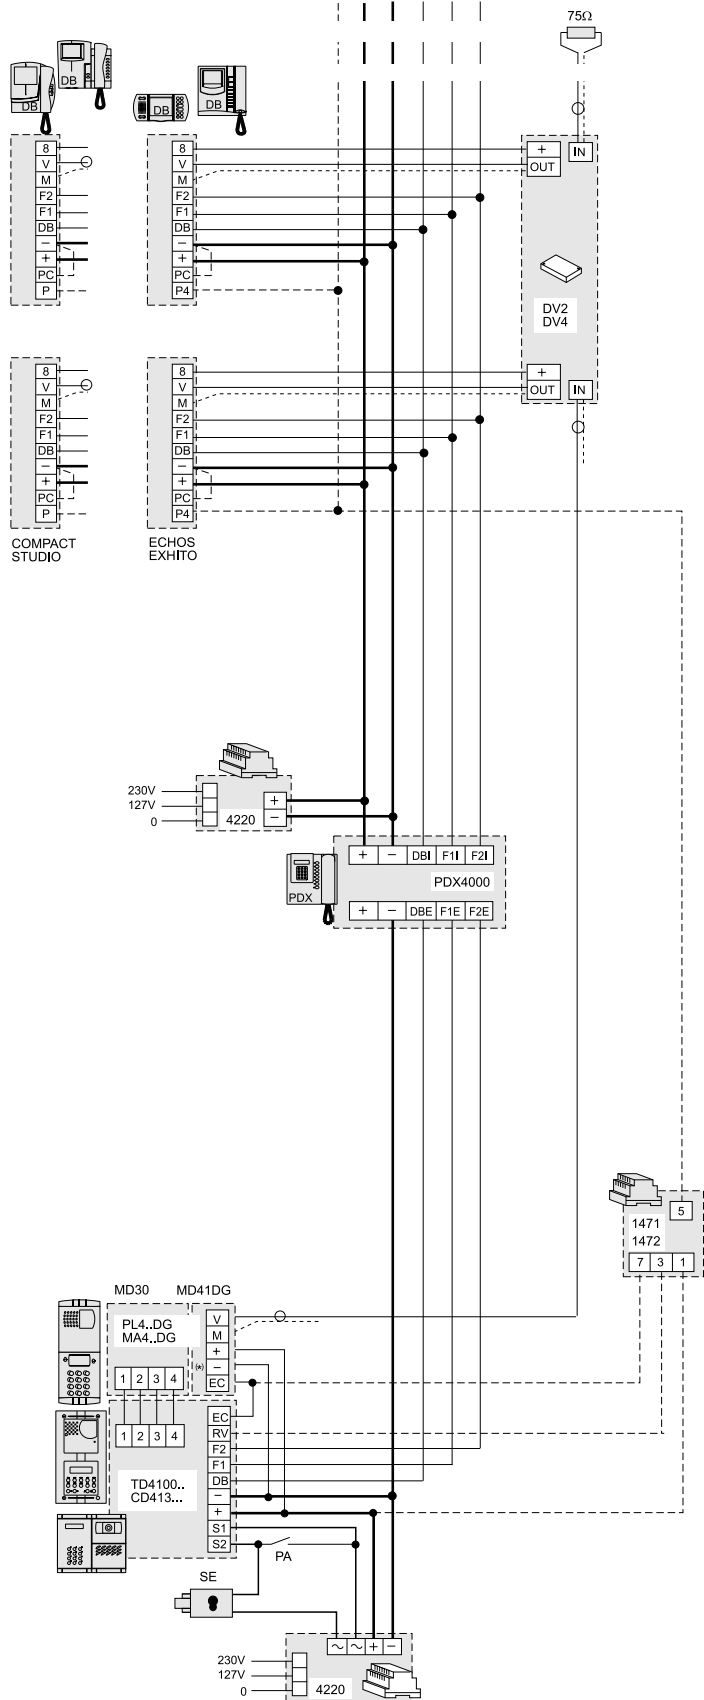

DIGITAL VIDEO INTERCOM SYSTEM WITH 1 VIDEO DOOR STATION. With or without doorkeeper exchanger.

a) Without doorkeeper exchanger.

(\*) Attention.  
Terminal - (minus) is not present on the camera modules **Mody** series (MD41DG and MD41CDG), while it is present on the camera modules **Profilo** and **Matrix** series and in this case must be connected as shown on the diagram.

b) With doorkeeper exchanger.

VIDEOINTERCOMS

F N 4 0 0 0