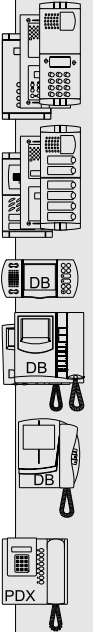

DIGITAL VIDEO INTERCOM SYSTEM WITH 1 VIDEO DOOR STATION. With or without doorkeeper exchanger.

a) Without doorkeeper exchanger.

(\*) Attention.  
Terminal - (minus) is not present on the camera modules **Mody** series (MD41DG and MD41CDG), while it is present on the camera modules **Profilo** and **Matrix** series and in this case must be connected as shown on the diagram.

b) With doorkeeper exchanger.

VIDEOINTERCOMS

F N 4 0 0 0